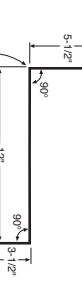

Snow Guard
2" x 3"
10'-6" 58888

Snow Guard
3" x 4"
10'-6" 68617

White Translucent Panel
Polycarbonate
12'-0" 6151300

Emseal Hip/Valley Closure
1" x 1" x 19.68"
6416306