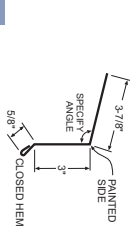

Rake Trim
10'-6" 42071

Pitch Break
10'-6" 53046

Universal Sidewall
10'-6" 42078

14" Universal Ridge
10'-6" 42023

11" Hip Cover
10'-6" 43500

Universal Gambrel Flashing
10'-6" 42524