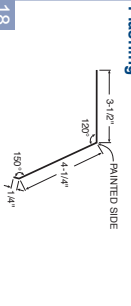

Angle Base/Rat Guard
10'-6" 42265

Base Mold
10'-6" 42040

"J" Channel
10'-6" 42274

Inside Corner
10'-6" 42063

Double Angle
10'-6" 42043