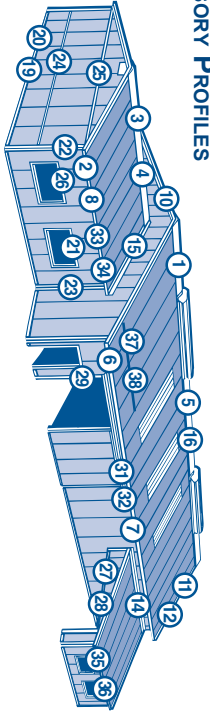

THE FINISHING TOUCH!

A complete line of matching color-coated, galvanized, and Galvalume® trims and accessories ideal for finishing any Metal Sales project.

POST FRAME FLASHING AND ACCESSORY PROFILES

Outside Closure Strip
with glue strip
6451799

Profile Vent Closure
covers 50" of ridge
100" - 6441699

Versa Vent
10'-0" 6462799

Classic Rib
1" wide x .56" high
6451799

Classic Rib®
36" Vent Closure
6451899

8" Drip Edge
10'-0" 49909

4" Eave
10'-6" 53072

Eave Molding
10'-6" 42048

W-Valley
10'-6" 42079

Residential Gable
10'-6" 42059

Residential Rake Corner
10'-6" 42090

Rake Trim
10'-6" 42071

Pitch Break
10'-6" 53046

Universal Sidewall
10'-6" 42078

14" Universal Ridge
10'-6" 42023

11" Hip Cover
10'-6" 43500

Universal Gambrel Flashing
10'-6" 42524

Angle Base/Rat Guard
10'-6" 42265

Base Mold
10'-6" 42040

"J" Channel
10'-6" 42274

Inside Corner
10'-6" 42063

Double Angle
10'-6" 42043

Mini Angle
10'-6" 42064

Gambrel Track Cover
10'-6" 42700

National Track Cover
10'-6" 42808