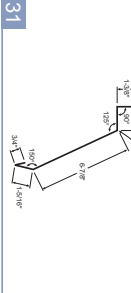

THE FINISHING TOUCH!

A complete line of matching color-coated, galvanized, and Galvalume® trims and accessories ideal for finishing any Metal Sales project.

POST FRAME FLASHING AND ACCESSORY PROFILES

Outside Closure Strip
with glue strip
6451799

Profile Vent Closure
covers 50" of ridge
100" - 6441699

Versa Vent
10'-0" 6462799

Classic Rib
1" wide x .56" high
6451799

Classic Rib®
36" Vent Closure
6451899

8" Drip Edge
10'-0" 49909

4" Eave
10'-6" 53072

Eave Molding
10'-6" 42048

W-Valley
10'-6" 42079

Residential Gable
10'-6" 42059

Residential Rake Corner
10'-6" 42090

Rake Trim
10'-6" 42071

Pitch Break
10'-6" 53046

Universal Sidewall
10'-6" 42078

14" Universal Ridge
10'-6" 42023

11" Hip Cover
10'-6" 43500

Universal Gambrel Flashing
10'-6" 42524

Angle Base/Rat Guard
10'-6" 42265

Base Mold
10'-6" 42040

"J" Channel
10'-6" 42274

Inside Corner
10'-6" 42063

Double Angle
10'-6" 42043

Mini Angle
10'-6" 42064

Gambrel Track Cover
10'-6" 42700

National Track Cover
10'-6" 42808

RESIDENTIAL FLASHING AND ACCESSORY PROFILES

F&J Starter
7/8" opening - Soffit Panel
10'-6" 42379

Soffit Trim
10'-6" 42988

16" Center Vent Soffit
51220
Not all colors stocked

Snow Guard
2" x 3"
10'-6" 58888

Snow Guard
3" x 4"
10'-6" 68617

White Translucent Panel
Polycarbonate
12'-0" 6151300

Emseal Hip/Valley Closure
1" x 1" x 19.68"
6416306

Note: All products and colors not available at all locations. Please inquire.