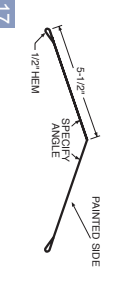

Angle Base/Rat Guard
10'-6" 42265

Base Mold
10'-6" 42040

"J" Channel
10'-6" 42274

Inside Corner
10'-6" 42063

Double Angle
10'-6" 42043