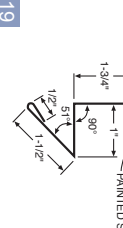

Mini Angle
10'-6" 42064

Gambrel Track Cover
10'-6" 42700

National Track Cover
10'-6" 42808