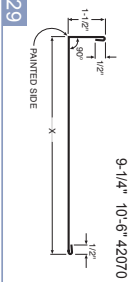

THE FINISHING TOUCH!

A complete line of matching color-coated, galvanized, and Galvalume® trims and accessories ideal for finishing any Metal Sales project.

POST FRAME FLASHING AND ACCESSORY PROFILES

Outside Closure Strip
with glue strip
6451799

Profile Vent Closure
covers 50" of ridge
100" - 6441699

Versa Vent
10'-0" 6462799

Classic Rib
1" wide x .56" high
6451799

Classic Rib®
36" Vent Closure
6451899

8" Drip Edge
10'-0" 49909

4" Eave
10'-6" 53072

Eave Molding
10'-6" 42048

W-Valley
10'-6" 42079

Residential Gable
10'-6" 42059

Residential Rake Corner
10'-6" 42090

Rake Trim
10'-6" 42071

Pitch Break
10'-6" 53046

Universal Sidewall
10'-6" 42078

14" Universal Ridge
10'-6" 42023

11" Hip Cover
10'-6" 43500

Universal Gambrel Flashing
10'-6" 42524

Angle Base/Rat Guard
10'-6" 42265

Base Mold
10'-6" 42040

"J" Channel
10'-6" 42274

Inside Corner
10'-6" 42063

Double Angle
10'-6" 42043

Mini Angle
10'-6" 42064

Gambrel Track Cover
10'-6" 42700

National Track Cover
10'-6" 42808

RESIDENTIAL FLASHING AND ACCESSORY PROFILES

F&J Starter
7/8" opening - Soffit Panel
10'-6" 42379

Soffit Trim
10'-6" 42988

16" Center Vent Soffit
51220
Not all colors stocked

Snow Guard
2" x 3"
10'-6" 58888

Snow Guard
3" x 4"
10'-6" 68617

White Translucent Panel
Polycarbonate
12'-0" 6151300

Emseal Hip/Valley Closure
1" x 1" x 19.68"
6416306

Note: All products and colors not available at all locations. Please inquire.