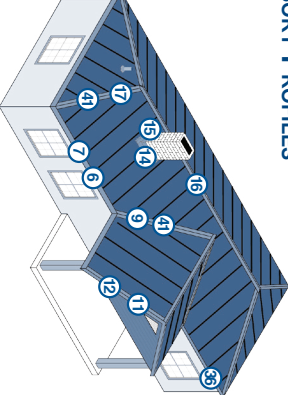

RESIDENTIAL FLASHING AND ACCESSORY PROFILES

F&J Starter
7/8" opening - Soffit Panel
10'-6" 42379

Soffit Trim
10'-6" 42988

16" Center Vent Soffit
51220
Not all colors stocked

Snow Guard
2" x 3"
10'-6" 58888

Snow Guard
3" x 4"
10'-6" 68617

White Translucent Panel
Polycarbonate
12'-0" 6151300

Emseal Hip/Valley Closure
1" x 1" x 19.68"
6416306

Note: All products and colors not available at all locations. Please inquire.