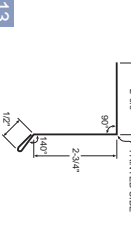

Angle Base/Rat Guard
10'-6" 42265

Base Mold
10'-6" 42040

"J" Channel
10'-6" 42274

Inside Corner
10'-6" 42063

Double Angle
10'-6" 42043