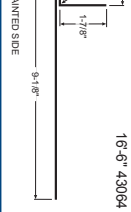

THE FINISHING TOUCH!

A complete line of matching color-coated, galvanized, and Galvalume® trims and accessories ideal for finishing any Metal Sales project.

POST FRAME FLASHING AND ACCESSORY PROFILES

Outside Closure Strip
with glue strip
6451799

Profile Vent Closure
covers 50" of ridge
100" - 6441699

Versa Vent
10'-0" 6462799

Classic Rib
1" wide x .56" high
6451799

Classic Rib®
36" Vent Closure
6451899

8" Drip Edge
10'-0" 49909

4" Eave
10'-6" 53072

Eave Molding
10'-6" 42048

W-Valley
10'-6" 42079

Residential Gable
10'-6" 42059

Residential Rake Corner
10'-6" 42090

Rake Trim
10'-6" 42071

Pitch Break
10'-6" 53046

Universal Sidewall
10'-6" 42078

14" Universal Ridge
10'-6" 42023

11" Hip Cover
10'-6" 43500

Universal Gambrel Flashing
10'-6" 42524

Angle Base/Rat Guard
10'-6" 42265

Base Mold
10'-6" 42040

"J" Channel
10'-6" 42274

Inside Corner
10'-6" 42063

Double Angle
10'-6" 42043

Mini Angle
10'-6" 42064

Gambrel Track Cover
10'-6" 42700

National Track Cover
10'-6" 42808

RESIDENTIAL FLASHING AND ACCESSORY PROFILES

F&J Starter
7/8" opening - Soffit Panel
10'-6" 42379

Soffit Trim
10'-6" 42988

16" Center Vent Soffit
51220
Not all colors stocked

Snow Guard
2" x 3"
10'-6" 58888

Snow Guard
3" x 4"
10'-6" 68617

White Translucent Panel
Polycarbonate
12'-0" 6151300

Emseal Hip/Valley Closure
1" x 1" x 19.68"
6416306

Note: All products and colors not available at all locations. Please inquire.