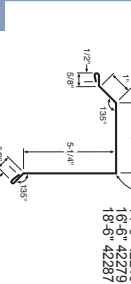

Rake Trim
10'-6" 42071

Pitch Break
10'-6" 53046

Universal Sidewall
10'-6" 42078

14" Universal Ridge
10'-6" 42023

11" Hip Cover
10'-6" 43500

Universal Gambrel Flashing
10'-6" 42524