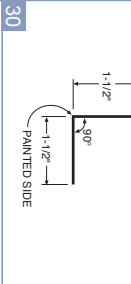

THE FINISHING TOUCH!

A complete line of matching color-coated, galvanized, and Galvalume® trims and accessories ideal for finishing any Metal Sales project.

POST FRAME FLASHING AND ACCESSORY PROFILES

Outside Closure Strip
with glue strip
6451799

Profile Vent Closure
covers 50" of ridge
100" - 6441699

Versa Vent
10'-0" 6462799

Classic Rib
1" wide x .56" high
6451799

Classic Rib®
36" Vent Closure
6451899

8" Drip Edge
10'-0" 49909

4" Eave
10'-6" 53072

Eave Molding
10'-6" 42048

W-Valley
10'-6" 42079

Residential Gable
10'-6" 42059

Residential Rake Corner
10'-6" 42090

Rake Trim
10'-6" 42071

Pitch Break
10'-6" 53046

Universal Sidewall
10'-6" 42078

14" Universal Ridge
10'-6" 42023

11" Hip Cover
10'-6" 43500

Universal Gambrel Flashing
10'-6" 42524

Angle Base/Rat Guard
10'-6" 42265

Base Mold
10'-6" 42040

"J" Channel
10'-6" 42274

Inside Corner
10'-6" 42063

Double Angle
10'-6" 42043

Mini Angle
10'-6" 42064

Gambrel Track Cover
10'-6" 42700

National Track Cover
10'-6" 42808

RESIDENTIAL FLASHING AND ACCESSORY PROFILES

F&J Starter
7/8" opening - Soffit Panel
10'-6" 42379

Soffit Trim
10'-6" 42988

16" Center Vent Soffit
51220
Not all colors stocked

Snow Guard
2" x 3"
10'-6" 58888

Snow Guard
3" x 4"
10'-6" 68617

White Translucent Panel
Polycarbonate
12'-0" 6151300

Emseal Hip/Valley Closure
1" x 1" x 19.68"
6416306

Note: All products and colors not available at all locations. Please inquire.