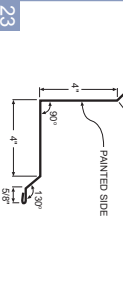

Mini Angle
10'-6" 42064

Gambrel Track Cover
10'-6" 42700

National Track Cover
10'-6" 42808