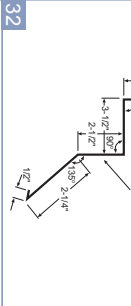

THE FINISHING TOUCH!

A complete line of matching color-coated, galvanized, and Galvalume® trims and accessories ideal for finishing any Metal Sales project.

POST FRAME FLASHING AND ACCESSORY PROFILES

Outside Closure Strip
with glue strip
6451799

Profile Vent Closure
covers 50" of ridge
100" - 6441699

Versa Vent
10'-0" 6462799

Classic Rib
1" wide x .56" high
6451799

Classic Rib®
36" Vent Closure
6451899

8" Drip Edge
10'-0" 49909

4" Eave
10'-6" 53072

Eave Molding
10'-6" 42048

W-Valley
10'-6" 42079

Residential Gable
10'-6" 42059

Residential Rake Corner
10'-6" 42090

Rake Trim
10'-6" 42071

Pitch Break
10'-6" 53046

Universal Sidewall
10'-6" 42078

14" Universal Ridge
10'-6" 42023

11" Hip Cover
10'-6" 43500

Universal Gambrel Flashing
10'-6" 42524

Angle Base/Rat Guard
10'-6" 42265

Base Mold
10'-6" 42040

"J" Channel
10'-6" 42274

Inside Corner
10'-6" 42063

Double Angle
10'-6" 42043

Mini Angle
10'-6" 42064

Gambrel Track Cover
10'-6" 42700

National Track Cover
10'-6" 42808

RESIDENTIAL FLASHING AND ACCESSORY PROFILES

F&J Starter
7/8" opening - Soffit Panel
10'-6" 42379

Soffit Trim
10'-6" 42988

16" Center Vent Soffit
51220
Not all colors stocked

Snow Guard
2" x 3"
10'-6" 58888

Snow Guard
3" x 4"
10'-6" 68617

White Translucent Panel
Polycarbonate
12'-0" 6151300

Emseal Hip/Valley Closure
1" x 1" x 19.68"
6416306

Note: All products and colors not available at all locations. Please inquire.