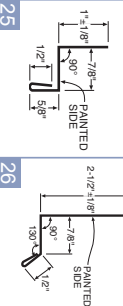

Mini Angle
10'-6" 42064

Gambrel Track Cover
10'-6" 42700

National Track Cover
10'-6" 42808