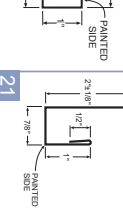

Mini Angle
10'-6" 42064

Gambrel Track Cover
10'-6" 42700

National Track Cover
10'-6" 42808