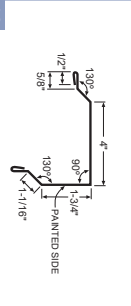

Rake Trim
10'-6" 42071

Pitch Break
10'-6" 53046

Universal Sidewall
10'-6" 42078

14" Universal Ridge
10'-6" 42023

11" Hip Cover
10'-6" 43500

Universal Gambrel Flashing
10'-6" 42524