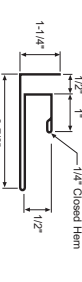

Snow Guard
2" x 3"
10'-6" 58888

Snow Guard
3" x 4"
10'-6" 68617

White Translucent Panel
Polycarbonate
12'-0" 6151300

Emseal Hip/Valley Closure
1" x 1" x 19.68"
6416306