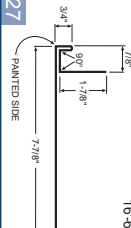

THE FINISHING TOUCH!

A complete line of matching color-coated, galvanized, and Galvalume® trims and accessories ideal for finishing any Metal Sales project.

POST FRAME FLASHING AND ACCESSORY PROFILES

Outside Closure Strip
with glue strip
6451799

Profile Vent Closure
covers 50" of ridge
100" - 6441699

Versa Vent
10'-0" 6462799

Classic Rib
1" wide x .56" high
6451799

Classic Rib®
36" Vent Closure
6451899

8" Drip Edge
10'-0" 49909

4" Eave
10'-6" 53072

Eave Molding
10'-6" 42048

W-Valley
10'-6" 42079

Residential Gable
10'-6" 42059

Residential Rake Corner
10'-6" 42090

Rake Trim
10'-6" 42071

Pitch Break
10'-6" 53046

Universal Sidewall
10'-6" 42078

14" Universal Ridge
10'-6" 42023

11" Hip Cover
10'-6" 43500

Universal Gambrel Flashing
10'-6" 42524

Angle Base/Rat Guard
10'-6" 42265

Base Mold
10'-6" 42040

"J" Channel
10'-6" 42274

Inside Corner
10'-6" 42063

Double Angle
10'-6" 42043

Mini Angle
10'-6" 42064

Gambrel Track Cover
10'-6" 42700

National Track Cover
10'-6" 42808

RESIDENTIAL FLASHING AND ACCESSORY PROFILES

F&J Starter
7/8" opening - Soffit Panel
10'-6" 42379

Soffit Trim
10'-6" 42988

16" Center Vent Soffit
51220
Not all colors stocked

Snow Guard
2" x 3"
10'-6" 58888

Snow Guard
3" x 4"
10'-6" 68617

White Translucent Panel
Polycarbonate
12'-0" 6151300

Emseal Hip/Valley Closure
1" x 1" x 19.68"
6416306

Note: All products and colors not available at all locations. Please inquire.