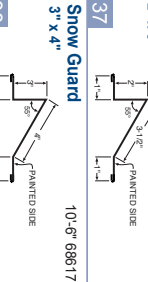

Note: All products and colors not available at all locations. Please inquire.