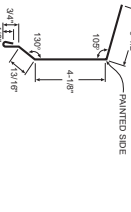

Rake Trim
10'-6" 42071

Pitch Break
10'-6" 53046

Universal Sidewall
10'-6" 42078

14" Universal Ridge
10'-6" 42023

11" Hip Cover
10'-6" 43500

Universal Gambrel Flashing
10'-6" 42524