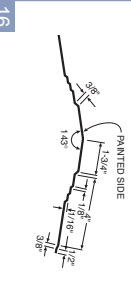

Angle Base/Rat Guard
10'-6" 42265

Base Mold
10'-6" 42040

"J" Channel
10'-6" 42274

Inside Corner
10'-6" 42063

Double Angle
10'-6" 42043