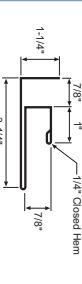

Snow Guard
2" x 3"
10'-6" 58888

Snow Guard
3" x 4"
10'-6" 68617

White Translucent Panel
Polycarbonate
12'-0" 6151300

Emseal Hip/Valley Closure
1" x 1" x 19.68"
6416306