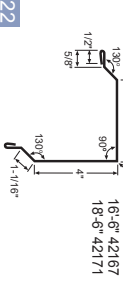

Mini Angle
10'-6" 42064

Gambrel Track Cover
10'-6" 42700

National Track Cover
10'-6" 42808