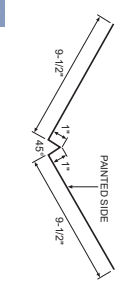

Rake Trim
10'-6" 42071

Pitch Break
10'-6" 53046

Universal Sidewall
10'-6" 42078

14" Universal Ridge
10'-6" 42023

11" Hip Cover
10'-6" 43500

Universal Gambrel Flashing
10'-6" 42524