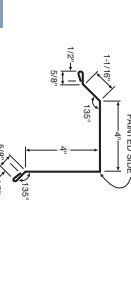

Rake Trim
10'-6" 42071

Pitch Break
10'-6" 53046

Universal Sidewall
10'-6" 42078

14" Universal Ridge
10'-6" 42023

11" Hip Cover
10'-6" 43500

Universal Gambrel Flashing
10'-6" 42524