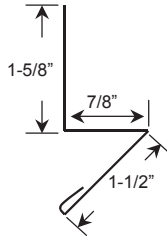

² Available in 26GA R Panel with Purlin-Bearing Leg.

³ Available in G-100 pre-treatment.

1. J Channel

2. Zee Trim

3. Rat Guard

4. 1-1/2" Base Trim

5. F & J Trim

6. Drip Cap