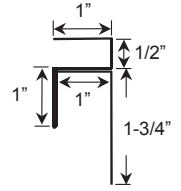

² Available in 26GA R Panel with Purlin-Bearing Leg.

³ Available in G-100 pre-treatment.

1. J Channel

2. Zee Trim

3. Rat Guard

4. 1-1/2" Base Trim

5. F & J Trim

6. Drip Cap

7. Shingle Style Drip Edge

8. Sidewall Flashing

9. Gable Trim

10. Door Opening

11. Endwall Flashing

12. Gambrel Flashing

13. Fascia Eave Trim

14. Ridge Cap