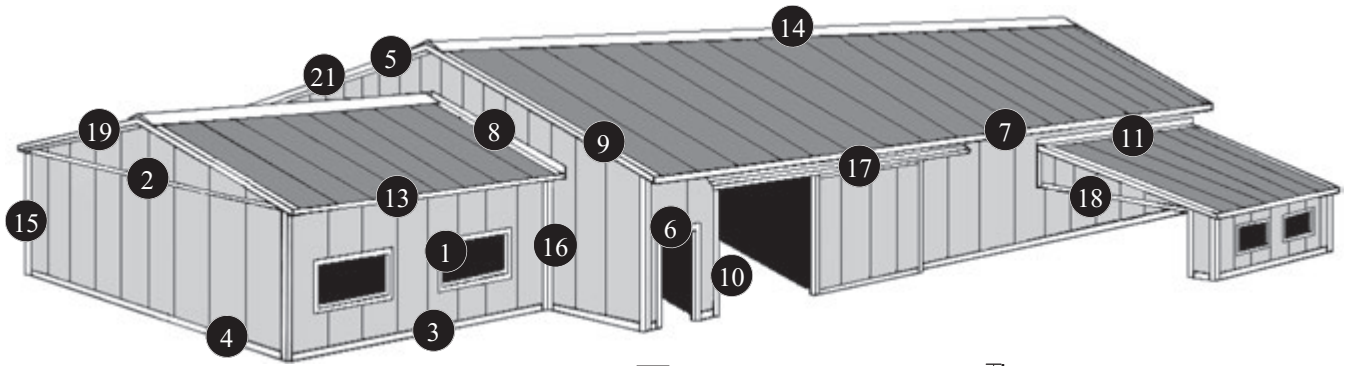

² Available in 26GA R Panel with Purlin-Bearing Leg.

³ Available in G-100 pre-treatment.

1. J Channel

2. Zee Trim

3. Rat Guard

4. 1-1/2" Base Trim

5. F & J Trim

6. Drip Cap