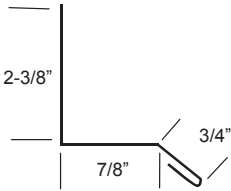

² Available in 26GA R Panel with Purlin-Bearing Leg.

³ Available in G-100 pre-treatment.

1. J Channel

2. Zee Trim

3. Rat Guard

4. 1-1/2" Base Trim

5. F & J Trim

6. Drip Cap