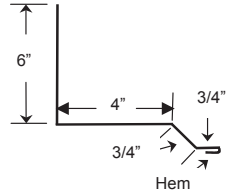

² Available in 26GA R Panel with Purlin-Bearing Leg.

³ Available in G-100 pre-treatment.

1. J Channel

2. Zee Trim

3. Rat Guard

4. 1-1/2" Base Trim

5. F & J Trim

6. Drip Cap

7. Shingle Style Drip Edge

8. Sidewall Flashing

9. Gable Trim

10. Door Opening

11. Endwall Flashing

12. Gambrel Flashing

13. Fascia Eave Trim

14. Ridge Cap