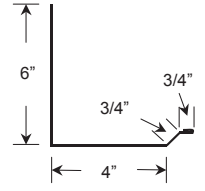

10. Door Opening