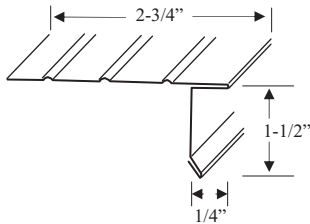

² Available in 26GA R Panel with Purlin-Bearing Leg.

³ Available in G-100 pre-treatment.

1. J Channel

2. Zee Trim

3. Rat Guard

4. 1-1/2" Base Trim

5. F & J Trim

6. Drip Cap

7. Shingle Style Drip Edge

8. Sidewall Flashing

9. Gable Trim

10. Door Opening

11. Endwall Flashing

12. Gambrel Flashing

13. Fascia Eave Trim

14. Ridge Cap