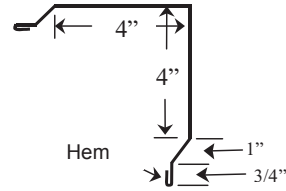

² Available in 26GA R Panel with Purlin-Bearing Leg.

³ Available in G-100 pre-treatment.

1. J Channel

2. Zee Trim

3. Rat Guard

4. 1-1/2" Base Trim

5. F & J Trim

6. Drip Cap

7. Shingle Style Drip Edge

8. Sidewall Flashing

9. Gable Trim

10. Door Opening

11. Endwall Flashing

12. Gambrel Flashing

13. Fascia Eave Trim

14. Ridge Cap