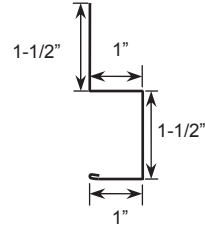

² Available in 26GA R Panel with Purlin-Bearing Leg.

³ Available in G-100 pre-treatment.

1. J Channel

2. Zee Trim

3. Rat Guard

4. 1-1/2" Base Trim

5. F & J Trim

6. Drip Cap

7. Shingle Style Drip Edge

8. Sidewall Flashing

9. Gable Trim

10. Door Opening

11. Endwall Flashing

12. Gambrel Flashing

13. Fascia Eave Trim

14. Ridge Cap